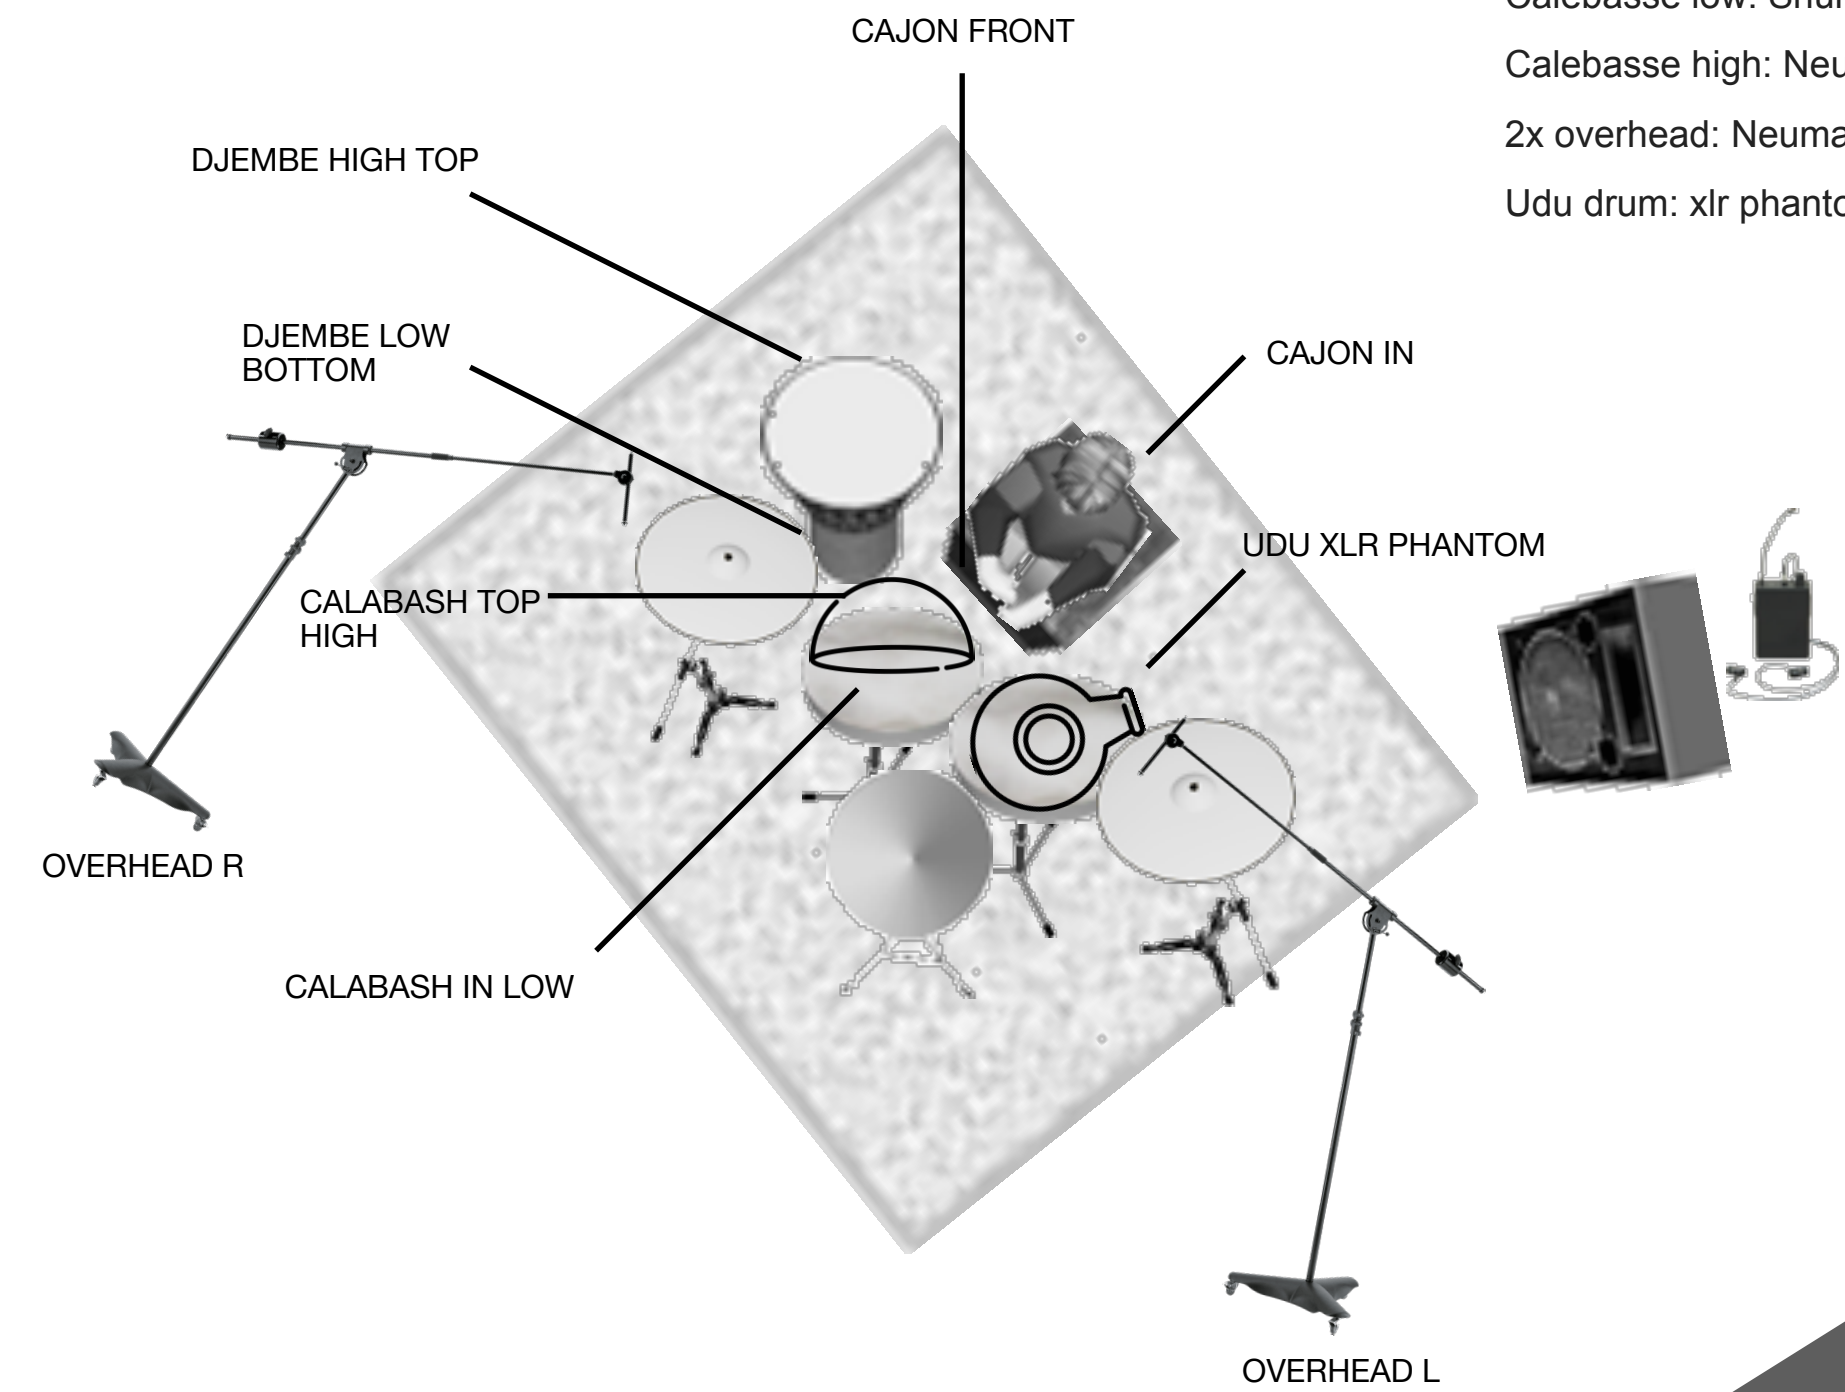

# STAGE PLOT

### PIANO / KEYBOARD

High: CMC6+mk4 /AKG 414/ DPA4011  
 Middle: CMC6+mk4 /AKG 414/ DPA4011  
 Low : CMC6+mk4 /AKG 414/ DPA4011  
 Below: Shure SM 57

### PERCUSSION SET

Cajon in:- Shure B91  
 Cajon front: Neumann KM184  
 Djembe low: Shure B91  
 Djembe high: Shure SM57  
 Calebasse low: Shure B91  
 Calebasse high: Neumann KM184  
 2x overhead: Neumann KM184  
 Udu drum: xlr phantom power (di box)